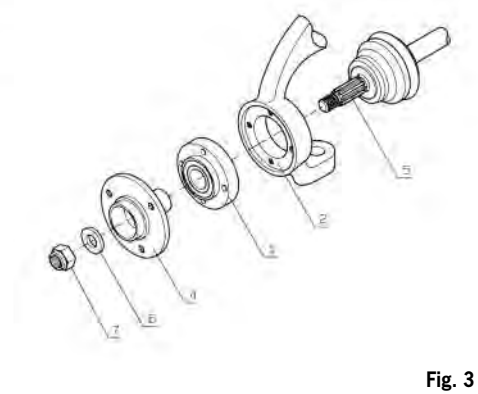

GB

FRONT DRIVING WHEELS

(Fig. 1) Bearing replacement (2 separate bearings)

Removal:
Follow the corresponding instructions in the vehicle manufacturer's workshop manual.

Remounting:

- A Mount the bearings (1) and (3) into the knuckle (2).
- B Mount the seal (9) onto the hub (4).
- C Assemble the hub (4) into the bearings and the knuckle.
- D Back up the bearing (3) with the plate (8).
- E Assemble the drive shaft (5) into the hub (4).
- F Fit the washer (6) and nut (7) onto the drive shaft end. Tighten the nut.
- G Check the assembly (tight spots, etc....).

(Fig. 2) Replacement of a cartridge bearing

Removal:
Dismount the wheel and the brake components. Unscrew the drive shaft retaining nut (7). When removing the wheel bearing follow the corresponding instructions in the vehicle manufacturer's workshop manual.

Remounting:

- A Fit the bearing (1) into the knuckle (2). Respect normal handling precautions.
- B Locate the bearing (1) in the knuckle (2) with the two circlips (3).
- C Fit the hub (4) into the bore of the bearing (1). Slide the assembly over the splines of the drive shaft (5).
- D Fit the thrust washer (6) and tighten the hub nut (7) to the torque specified in the vehicle manufacturer's workshop manual.
- E Check the assembly (tight spots, vibration, etc....).

(Fig. 3) Replacement of a hub bearing assembly

Removal:
Dismount the wheel. During dismounting, follow the corresponding instructions in the vehicle manufacturer's workshop manual.

Remounting:

- A Mount the hub bearing assembly (1) into the knuckle (2).
- B Fit the hub (4) into the bore of the bearing (1).
- C Slide the hub (4) over the splines of the drive shaft (5).
- D Fit the thrust washer (6) and tighten the nut (7).
- E Check the assembly (tight spots, etc....).