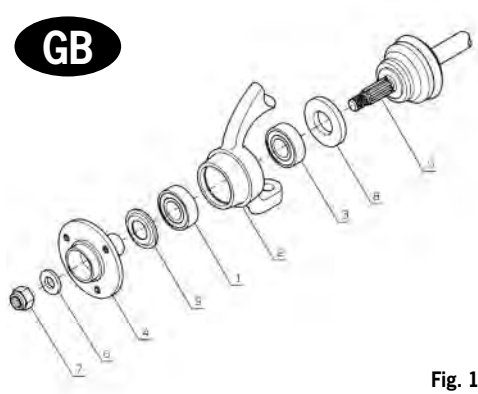

GB

FRONT DRIVING WHEELS

(Fig. 1) Bearing replacement (2 separate bearings)

Removal:
Follow the corresponding instructions in the vehicle manufacturer's workshop manual.

Remounting:

- A Mount the bearings (1) and (3) into the knuckle (2).
- B Mount the seal (9) onto the hub (4).
- C Assemble the hub (4) into the bearings and the knuckle.
- D Back up the bearing (3) with the plate (8).
- E Assemble the drive shaft (5) into the hub (4).
- F Fit the washer (6) and nut (7) onto the drive shaft end. Tighten the nut.
- G Check the assembly (tight spots, etc....).

(Fig. 2) Replacement of a cartridge bearing

Removal:
Dismount the wheel and the brake components. Unscrew the drive shaft retaining nut (7). When removing the wheel bearing follow the corresponding instructions in the vehicle manufacturer's workshop manual.

Remounting:

- A Fit the bearing (1) into the knuckle (2). Respect normal handling precautions.
- B Locate the bearing (1) in the knuckle (2) with the two circlips (3).
- C Fit the hub (4) into the bore of the bearing (1). Slide the assembly over the splines of the drive shaft (5).
- D Fit the thrust washer (6) and tighten the hub nut (7) to the torque specified in the vehicle manufacturer's workshop manual.
- E Check the assembly (tight spots, vibration, etc....).

(Fig. 3) Replacement of a hub bearing assembly

Removal:
Dismount the wheel. During dismounting, follow the corresponding instructions in the vehicle manufacturer's workshop manual.

Remounting:

- A Mount the hub bearing assembly (1) into the knuckle (2).
- B Fit the hub (4) into the bore of the bearing (1).
- C Slide the hub (4) over the splines of the drive shaft (5).
- D Fit the thrust washer (6) and tighten the nut (7).
- E Check the assembly (tight spots, etc....).