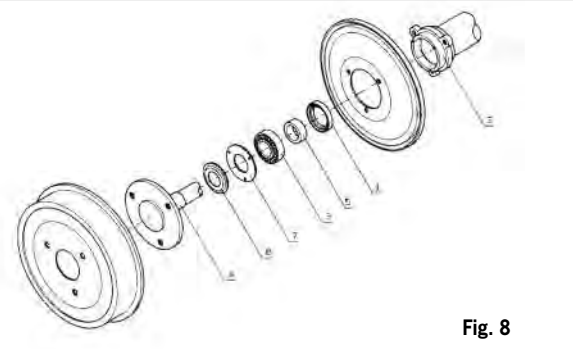

Fig. 5

Fig. 6

Fig. 8

FRONT DRIVING WHEELS

(Fig. 1) Bearing replacement (2 separate bearings)

Removal:
Follow the corresponding instructions in the vehicle manufacturer's workshop manual.

Remounting:

- A Mount the bearings (1) and (3) into the knuckle (2).
- B Mount the seal (9) onto the hub (4).
- C Assemble the hub (4) into the bearings and the knuckle.
- D Back up the bearing (3) with the plate (8).
- E Assemble the drive shaft (5) into the hub (4).
- F Fit the washer (6) and nut (7) onto the drive shaft end. Tighten the nut.
- G Check the assembly (tight spots, etc....).

(Fig. 2) Replacement of a cartridge bearing

Removal:
Dismount the wheel and the brake components. Unscrew the drive shaft retaining nut (7). When removing the wheel bearing follow the corresponding instructions in the vehicle manufacturer's workshop manual.

Remounting:

- A Fit the bearing (1) into the knuckle (2). Respect normal handling precautions.
- B Locate the bearing (1) in the knuckle (2) with the two circlips (3).
- C Fit the hub (4) into the bore of the bearing (1). Slide the assembly over the splines of the drive shaft (5).
- D Fit the thrust washer (6) and tighten the hub nut (7) to the torque specified in the vehicle manufacturer's workshop manual.
- E Check the assembly (tight spots, vibration, etc....).

(Fig. 3) Replacement of a hub bearing assembly

Removal:
Dismount the wheel. During dismounting, follow the corresponding instructions in the vehicle manufacturer's workshop manual.

Remounting:

- A Mount the hub bearing assembly (1) into the knuckle (2).
- B Fit the hub (4) into the bore of the bearing (1).
- C Slide the hub (4) over the splines of the drive shaft (5).
- D Fit the thrust washer (6) and tighten the nut (7).
- E Check the assembly (tight spots, etc....).