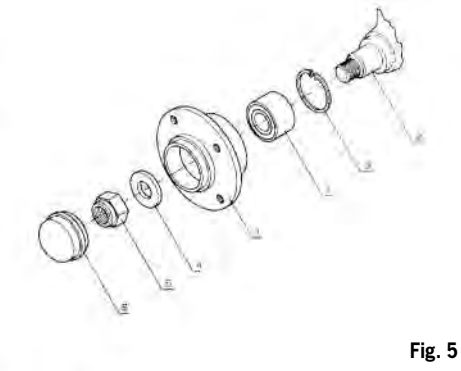

GB

Fig. 2

FRONT DRIVING WHEELS

(Fig. 1) Bearing replacement (2 separate bearings)

Removal:
Follow the corresponding instructions in the vehicle manufacturer's workshop manual.

Remounting:

- A Mount the bearings (1) and (3) into the knuckle (2).
- B Mount the seal (9) onto the hub (4).
- C Assemble the hub (4) into the bearings and the knuckle.
- D Back up the bearing (3) with the plate (8).
- E Assemble the drive shaft (5) into the hub (4).
- F Fit the washer (6) and nut (7) onto the drive shaft end. Tighten the nut.
- G Check the assembly (tight spots, etc....).

(Fig. 2) Replacement of a cartridge bearing

Removal:
Dismount the wheel and the brake components. Unscrew the drive shaft retaining nut (7). When removing the wheel bearing follow the corresponding instructions in the vehicle manufacturer's workshop manual.

Remounting:

- A Fit the bearing (1) into the knuckle (2). Respect normal handling precautions.
- B Locate the bearing (1) in the knuckle (2) with the two circlips (3).
- C Fit the hub (4) into the bore of the bearing (1). Slide the assembly over the splines of the drive shaft (5).
- D Fit the thrust washer (6) and tighten the hub nut (7) to the torque specified in the vehicle manufacturer's workshop manual.
- E Check the assembly (tight spots, vibration, etc....).

(Fig. 3) Replacement of a hub bearing assembly

Removal:
Dismount the wheel. During dismounting, follow the corresponding instructions in the vehicle manufacturer's workshop manual.

Remounting:

- A Mount the hub bearing assembly (1) into the knuckle (2).
- B Fit the hub (4) into the bore of the bearing (1).
- C Slide the hub (4) over the splines of the drive shaft (5).
- D Fit the thrust washer (6) and tighten the nut (7).
- E Check the assembly (tight spots, etc....).