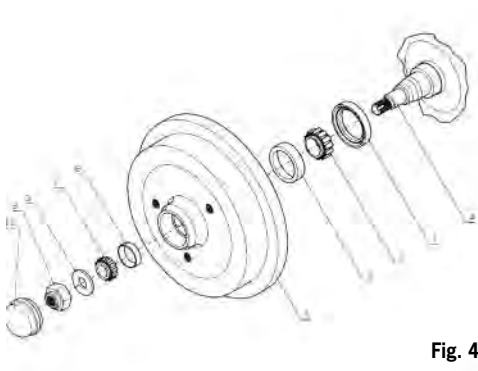

GB

Fig. 1

FRONT DRIVING WHEELS

(Fig. 1) Bearing replacement (2 separate bearings)

Removal:
Follow the corresponding instructions in the vehicle manufacturer's workshop manual.

Remounting:

- A Mount the bearings (1) and (3) into the knuckle (2).
- B Mount the seal (9) onto the hub (4).
- C Assemble the hub (4) into the bearings and the knuckle.
- D Back up the bearing (3) with the plate (8).
- E Assemble the drive shaft (5) into the hub (4).
- F Fit the washer (6) and nut (7) onto the drive shaft end. Tighten the nut.
- G Check the assembly (tight spots, etc....).

(Fig. 2) Replacement of a cartridge bearing

Removal:
Dismount the wheel and the brake components. Unscrew the drive shaft retaining nut (7). When removing the wheel bearing follow the corresponding instructions in the vehicle manufacturer's workshop manual.

Remounting:

- A Fit the bearing (1) into the knuckle (2). Respect normal handling precautions.
- B Locate the bearing (1) in the knuckle (2) with the two circlips (3).
- C Fit the hub (4) into the bore of the bearing (1). Slide the assembly over the splines of the drive shaft (5).
- D Fit the thrust washer (6) and tighten the hub nut (7) to the torque specified in the vehicle manufacturer's workshop manual.
- E Check the assembly (tight spots, vibration, etc....).

(Fig. 3) Replacement of a hub bearing assembly

Removal:
Dismount the wheel. During dismounting, follow the corresponding instructions in the vehicle manufacturer's workshop manual.

Remounting:

- A Mount the hub bearing assembly (1) into the knuckle (2).
- B Fit the hub (4) into the bore of the bearing (1).
- C Slide the hub (4) over the splines of the drive shaft (5).
- D Fit the thrust washer (6) and tighten the nut (7).
- E Check the assembly (tight spots, etc....).