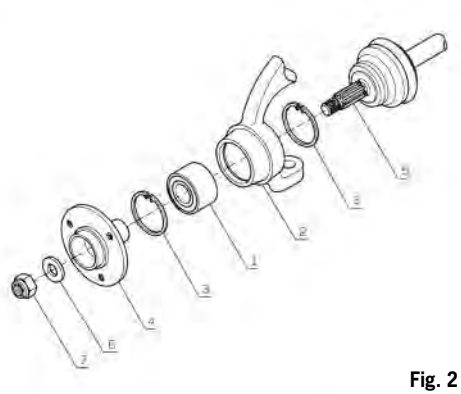

GB

FRONT DRIVING WHEELS

(Fig. 1) Bearing replacement (2 separate bearings)

Removal:
Follow the corresponding instructions in the vehicle manufacturer's workshop manual.

Remounting:

- A Mount the bearings (1) and (3) into the knuckle (2).
- B Mount the seal (9) onto the hub (4).
- C Assemble the hub (4) into the bearings and the knuckle.
- D Back up the bearing (3) with the plate (8).
- E Assemble the drive shaft (5) into the hub (4).
- F Fit the washer (6) and nut (7) onto the drive shaft end. Tighten the nut.
- G Check the assembly (tight spots, etc....).

(Fig. 2) Replacement of a cartridge bearing

Removal:
Dismount the wheel and the brake components. Unscrew the drive shaft retaining nut (7). When removing the wheel bearing follow the corresponding instructions in the vehicle manufacturer's workshop manual.

Remounting:

- A Fit the bearing (1) into the knuckle (2). Respect normal handling precautions.
- B Locate the bearing (1) in the knuckle (2) with the two circlips (3).
- C Fit the hub (4) into the bore of the bearing (1). Slide the assembly over the splines of the drive shaft (5).
- D Fit the thrust washer (6) and tighten the hub nut (7) to the torque specified in the vehicle manufacturer's workshop manual.
- E Check the assembly (tight spots, vibration, etc....).

(Fig. 3) Replacement of a hub bearing assembly

Removal:
Dismount the wheel. During dismounting, follow the corresponding instructions in the vehicle manufacturer's workshop manual.

Remounting:

- A Mount the hub bearing assembly (1) into the knuckle (2).
- B Fit the hub (4) into the bore of the bearing (1).
- C Slide the hub (4) over the splines of the drive shaft (5).
- D Fit the thrust washer (6) and tighten the nut (7).
- E Check the assembly (tight spots, etc....).